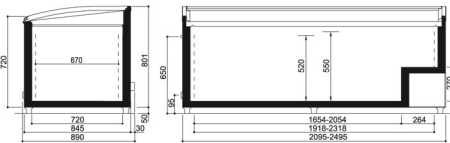

PLUG-IN
Sound BT-TN AD

Sound BT/TN AD			
	210	250	MT 186
Loading line 440			•
Loading line 470			•
Loading line 520	•	•	
Loading line 550	•	•	

Linear case

Head case